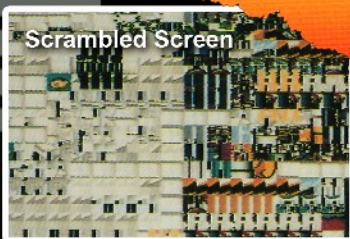

CLEANING KIT

Avoid empty or scrambled screens!

The Super NES Cleaning Kit™ maintains the contact points of your Control Deck® and game paks for peak performance. Regular use can extend the life of your Super NES system.

Correct minor TV screen malfunctions caused by dirty connectors. Avoid empty or scrambled TV screens during game play. The Super NES Cleaning Kit is quick and easy to use!

Regular cleaning keeps you in the game!